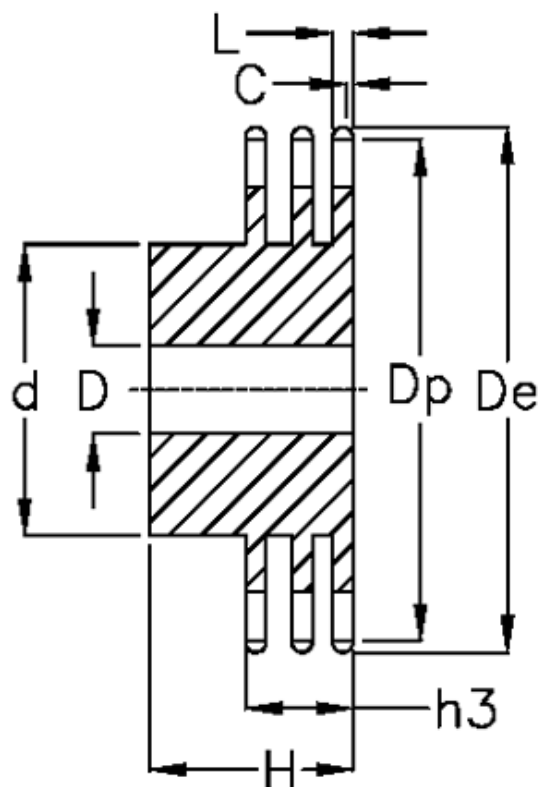

# Data Sheet

Article number: 616013010026

Description: Sprocket 24 B-3 Z=26 triplex  
predrilled

## Measures

C	= 4	h3	= 120.3
d	= *160	L	= 23.6
D	= 30±0,5	Number of teeth	= 26
De	= 331		
Dp	= 316.08		
For chain size	= 1 1/2" x 1"		
For chain type	= 24 B-3		
H	= 150		